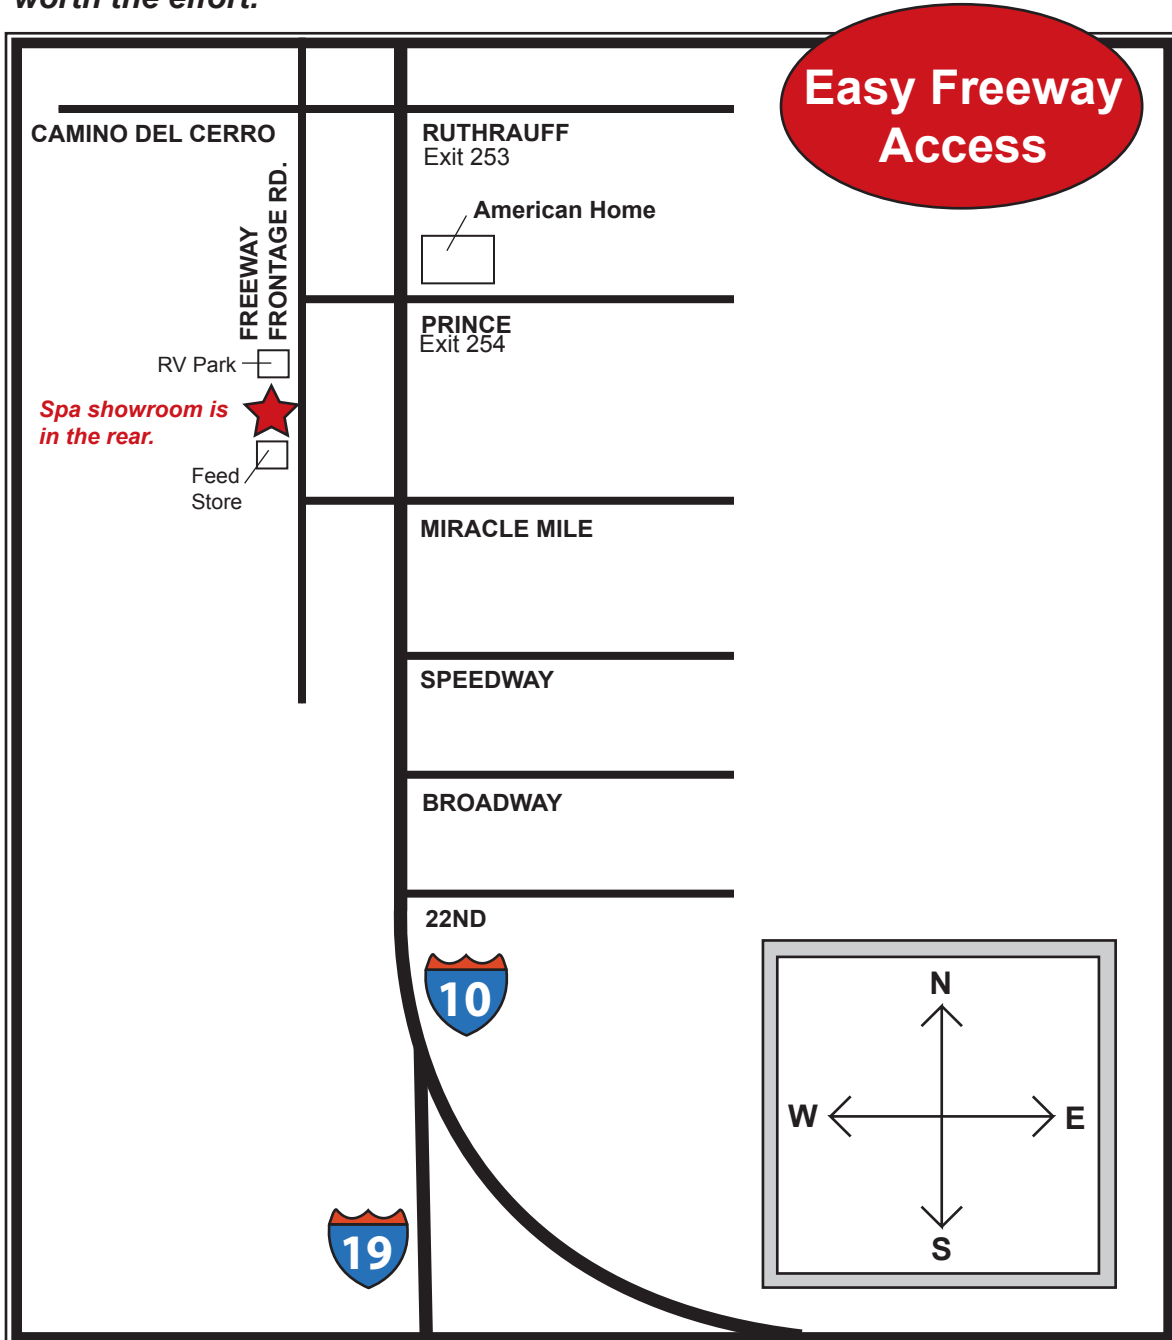

Valley Oasis Hot Tub & Store Division

3321 N. Freeway Road
(just southwest of Prince & I-10)
Tucson, AZ 85705
(520) 408.7727

Open Monday 9 am to 5 pm
Tuesday / Wednesday 10 am to 4 pm
Thursday / Friday 9 am to 5 pm
Closed Sunday

“Please call for directions. Our beautiful showroom hard to find but well worth the effort.”

DIRECTIONS:

Exit Prince on I-10
Turn left (West),
Turn left again (South)
on Freeway Rd.,
About 1/4 mile (past wall)
watch for signs - rights side
before Feed Store.
(Spa showroom is behind the Pool Design Center)